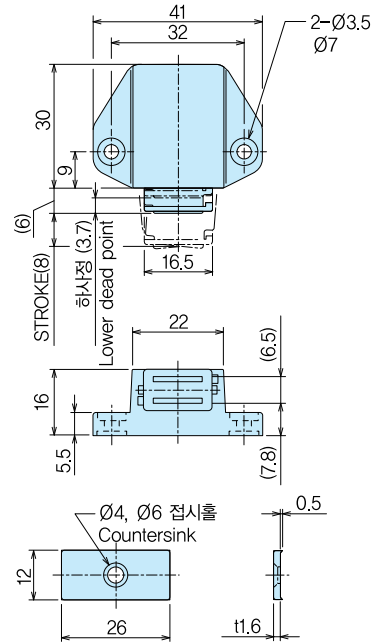

## DMC-80PK

DMC-80PK

부속품  
Catch plate

품번 Product No.	본체(케이스) Main body(Case)		흡착력(kgf) Adsorption	중량(g) Weight	입수 Lot
	재질 Material	표면처리 Finish			
DMC-80PK	ABS	흑색 Black	1.2	19	60

## DMC-100

DMC-100

품번 Product No.	사이즈(t x W) Size	중량(g) Weight
DMC-100-1	0.8 X 13 X 1000	38.9
DMC-100-2	0.8 X 19 X 1000	57.3
DMC-100-3	0.8 X 25 X 1000	75.5
DMC-100-4	1.5 X 13 X 1000	71
DMC-100-5	1.5 X 19 X 1000	105.6
DMC-100-6	1.5 X 25 X 1000	130.5