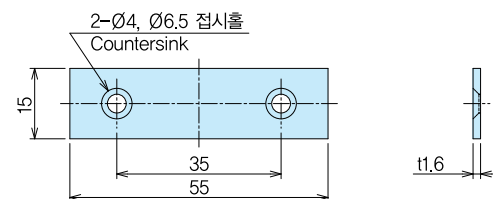

마그네틱 캐치

MAGNETIC CATCHES

DMC-91

DMC-91

부속품
Catch plate

알루미늄 제품 ALUMINUM PRODUCTS

품번 Product No.	흡착력 Adsorption	본체 Case	부속품 Catch plate	중량(g) Weight
DMC-91	약4kg Approx. 4kg	금 Gold	니켈 Nickel plating	42

DMC-92

DMC-92

부속품
Catch plate

알루미늄 제품 ALUMINUM PRODUCTS

품번 Product No.	흡착력 Adsorption	본체 Case	부속품 Catch plate	중량(g) Weight
DMC-92	약7kg Approx. 7kg	금 Gold	니켈 Nickel plating	83