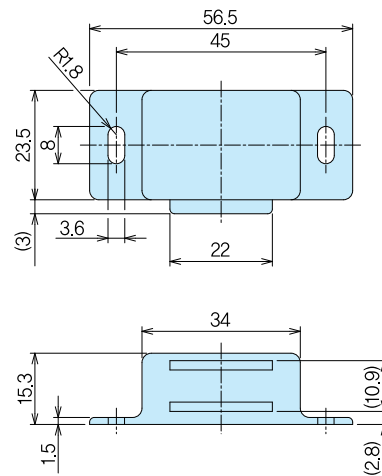

마그네틱 캐치

MAGNETIC CATCHES

DMC-91

DMC-91

부속품
Catch plate

알루미늄 제품 ALUMINUM PRODUCTS

품번 Product No.	흡착력 Adsorption	본체 Case	부속품 Catch plate	중량(g) Weight
DMC-91	약4kg Approx. 4kg	금 Gold	니켈 Nickel plating	42

DMC-92

DMC-92

부속품
Catch plate

알루미늄 제품 ALUMINUM PRODUCTS

품번 Product No.	흡착력 Adsorption	본체 Case	부속품 Catch plate	중량(g) Weight
DMC-92	약7kg Approx. 7kg	금 Gold	니켈 Nickel plating	83