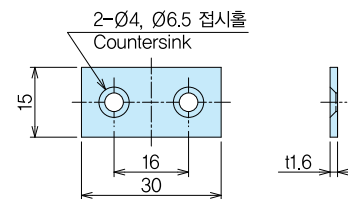

마그네틱 캐치

MAGNETIC CATCHES

DMC-91

DMC-91

부속품
Catch plate

알루미늄 제품 ALUMINUM PRODUCTS

품번 Product No.	흡착력 Adsorption	본체 Case	부속품 Catch plate	중량(g) Weight
DMC-91	약4kg Approx. 4kg	금 Gold	니켈 Nickel plating	42

DMC-92

DMC-92

부속품
Catch plate

알루미늄 제품 ALUMINUM PRODUCTS

품번 Product No.	흡착력 Adsorption	본체 Case	부속품 Catch plate	중량(g) Weight
DMC-92	약7kg Approx. 7kg	금 Gold	니켈 Nickel plating	83