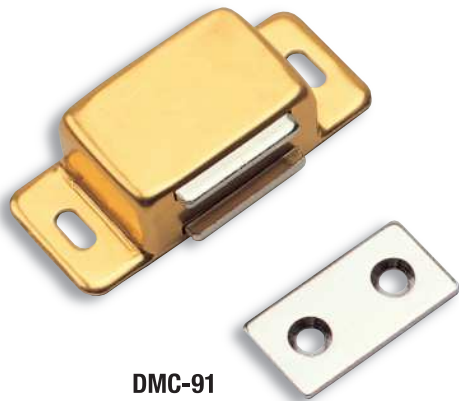

마그네틱 캐치

MAGNETIC CATCHES

DMC-91

DMC-91

부속품
Catch plate

알루미늄 제품 ALUMINUM PRODUCTS

품번 Product No.	흡착력 Adsorption	본체 Case	부속품 Catch plate	중량(g) Weight
DMC-91	약4kg Approx. 4kg	금 Gold	니켈 Nickel plating	42

DMC-92

DMC-92

부속품
Catch plate

알루미늄 제품 ALUMINUM PRODUCTS

품번 Product No.	흡착력 Adsorption	본체 Case	부속품 Catch plate	중량(g) Weight
DMC-92	약7kg Approx. 7kg	금 Gold	니켈 Nickel plating	83