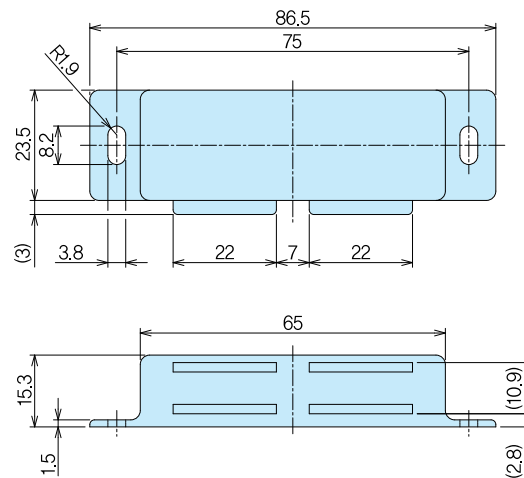

마그네틱 캐치

MAGNETIC CATCHES

DMC-91

DMC-91

부속품
Catch plate

알루미늄 제품 ALUMINUM PRODUCTS

품번 Product No.	흡착력 Adsorption	본체 Case	부속품 Catch plate	중량(g) Weight
DMC-91	약4kg Approx. 4kg	금 Gold	니켈 Nickel plating	42

DMC-92

DMC-92

부속품
Catch plate

알루미늄 제품 ALUMINUM PRODUCTS

품번 Product No.	흡착력 Adsorption	본체 Case	부속품 Catch plate	중량(g) Weight
DMC-92	약7kg Approx. 7kg	금 Gold	니켈 Nickel plating	83